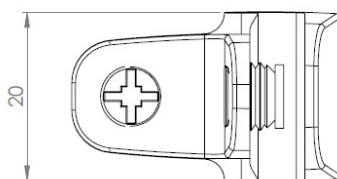

PRODUCT SHEET

Description:

Glass connector "Passion" 3-way,90DG,CPL,W/Metal Screws W/Soft Tip, f/Glass Thickness 4-6mm

Item number:

22.10.115-0

Units	Box	Carton	HS Code	Barcode
Pcs.	12	120	8302420090	 5704866108997