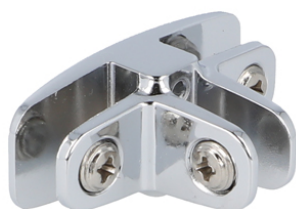

PRODUCT SHEET

Description:

Glass connector "Passion" 3-way,90DG,CPL,W/Metal Screws W/Soft Tip, f/Glass Thickness 4-6mm

Item number:

22.10.115-0

Units	Box	Carton	HS Code	Barcode
Pcs.	12	120	8302420090	 5704866108997