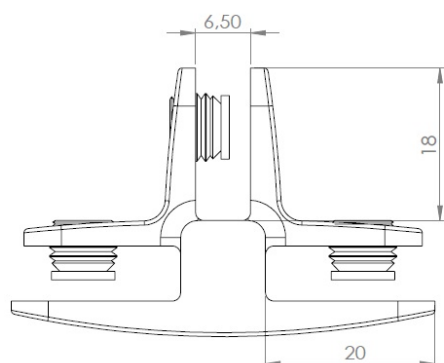

PRODUCT SHEET

Description:

Glass connector "Passion" 3-way,90DG,CPL,W/Metal Screws W/Soft Tip, f/Glass Thickness 4-6mm

Item number:

22.10.115-0

Units	Box	Carton	HS Code	Barcode
Pcs.	12	120	8302420090	 5704866108997